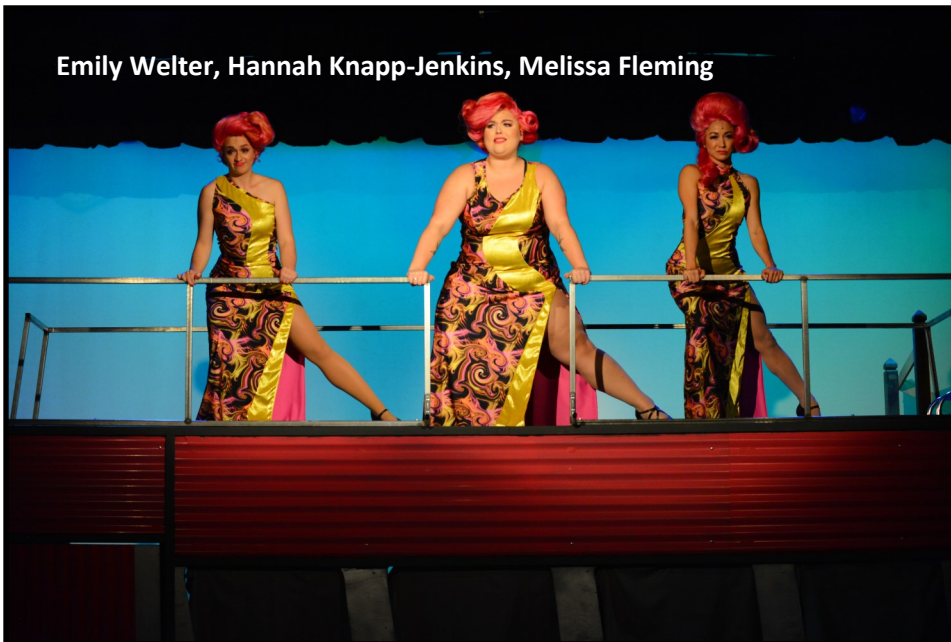

Suitable for mature audiences.

Produced by special arrangement with Theatrical Rights Worldwide.

200 MADISON AVENUE NORTH

Bo Mellinger, Matty McCaslin, Troy Wageman

PRISCILLA, QUEEN OF THE DESERT - 2017

Emily Welter, Hannah Knapp-Jenkins, Melissa Fleming