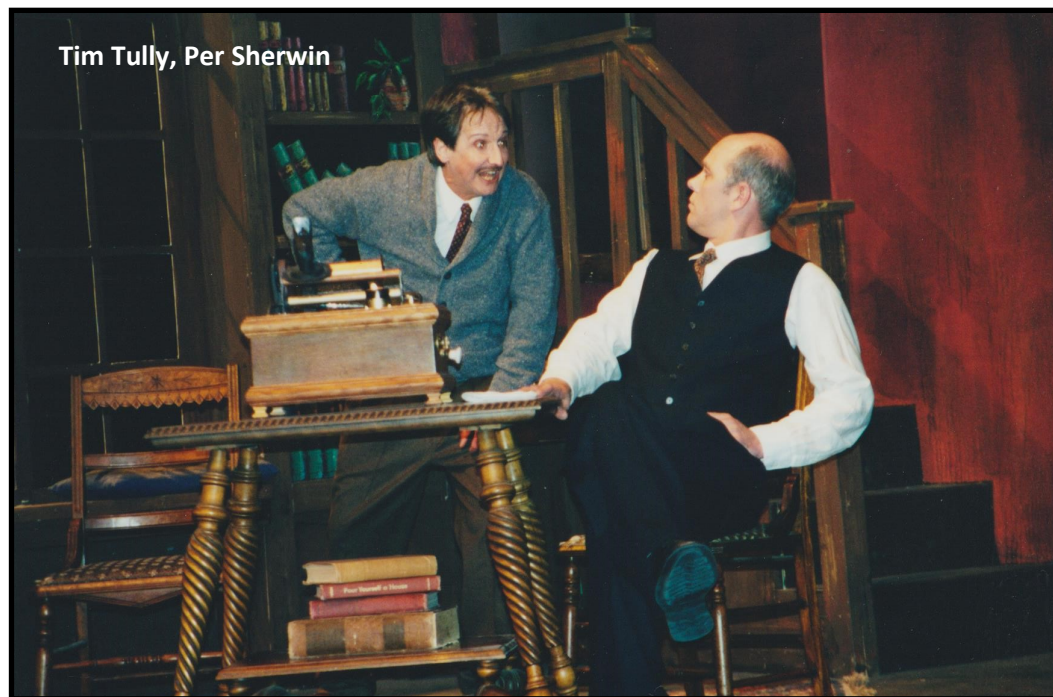

Bainbridge Performing
Arts presents
the Musical

MY FAIR LADY

Books and Lyrics by
ALAN JAY LERNER

Music by
FREDERICK LOEWÉ

*Adapted from
George Bernard Shaw's
play and Gabriel Pascal's
motion picture
Pygmalion*

Assistant Stage Managers: Christina Ellis, Patricia Everett

Technical Director: Justin Gelle

Sound Technician: Matt Hadlock

Scenic Artist: Claudia McKinstry

Prop Master: Sue Michaelis

MY FAIR LADY - 2000

Frank Buxton